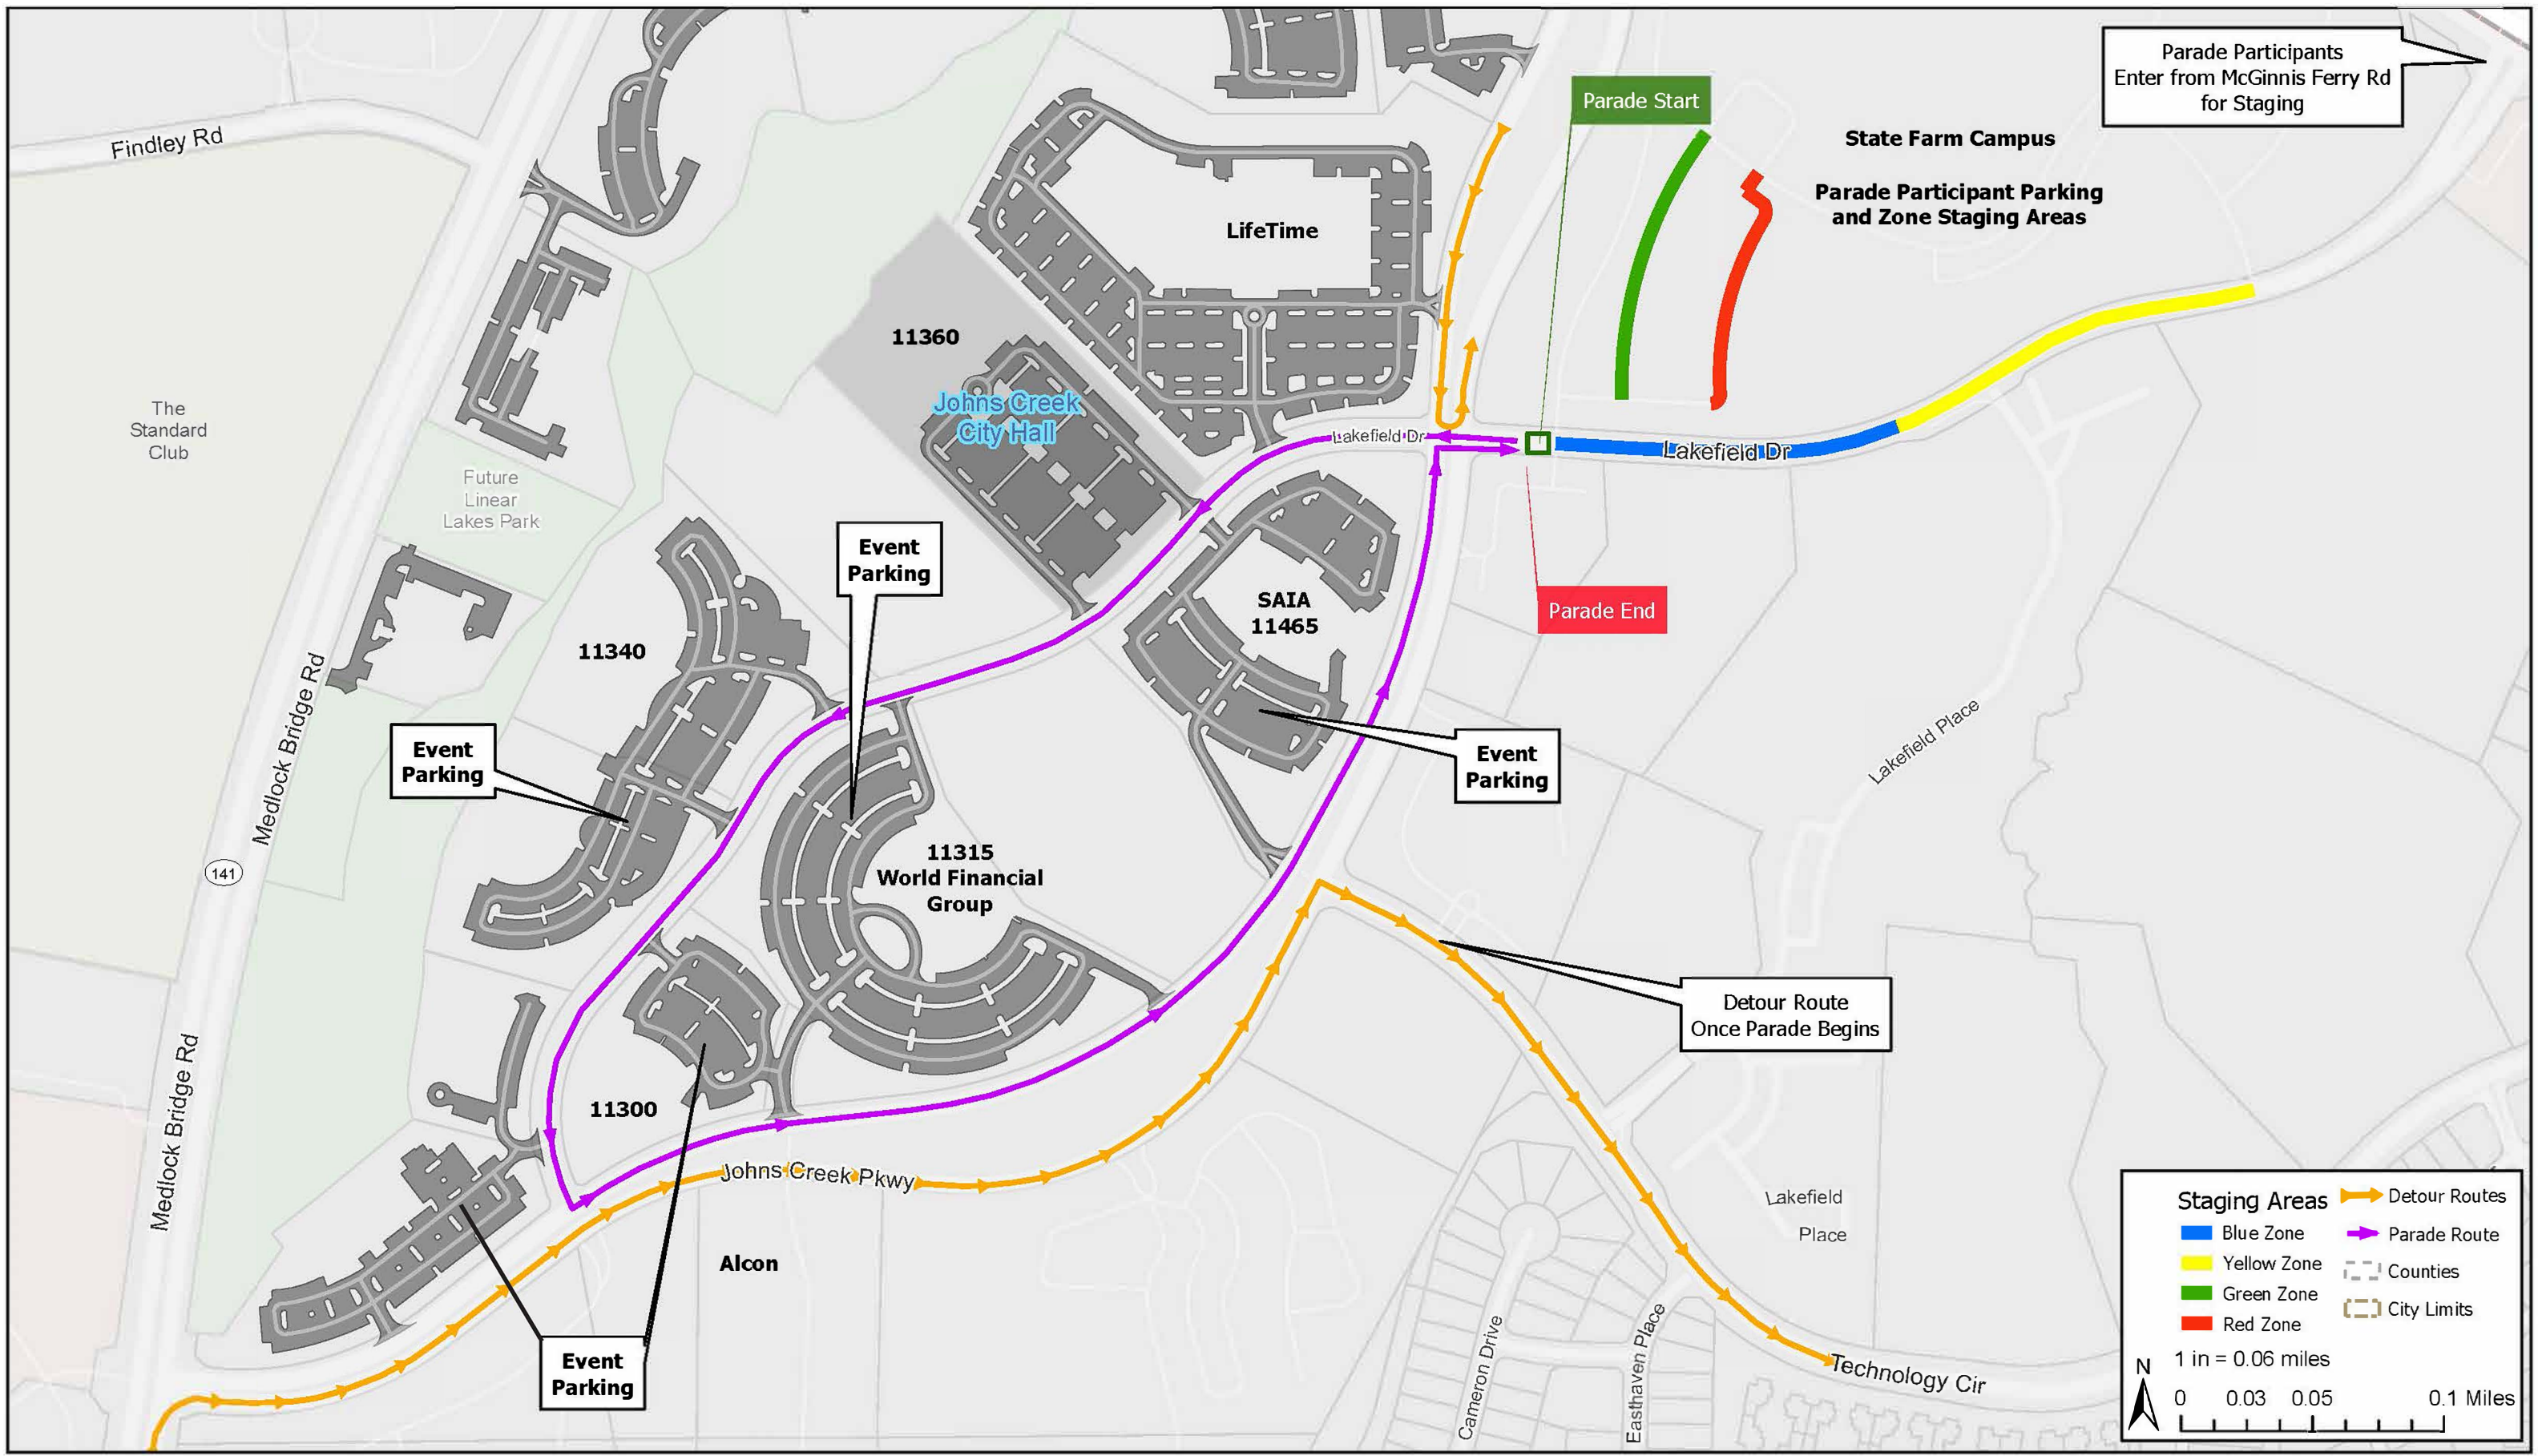

Founders Day Parade

Road Closures & Event Parking

Parade Participants Enter from McGinnis Ferry Rd for Staging

Parade Start

State Farm Campus
Parade Participant Parking and Zone Staging Areas

Parade End

Event Parking

Event Parking

Event Parking

Detour Route Once Parade Begins

Event Parking

Staging Areas

- Blue Zone
- Yellow Zone
- Green Zone
- Red Zone

Detour Routes

- Detour Routes
- Parade Route

Other Symbols

- Counties
- City Limits

1 in = 0.06 miles

0 0.03 0.05 0.1 Miles