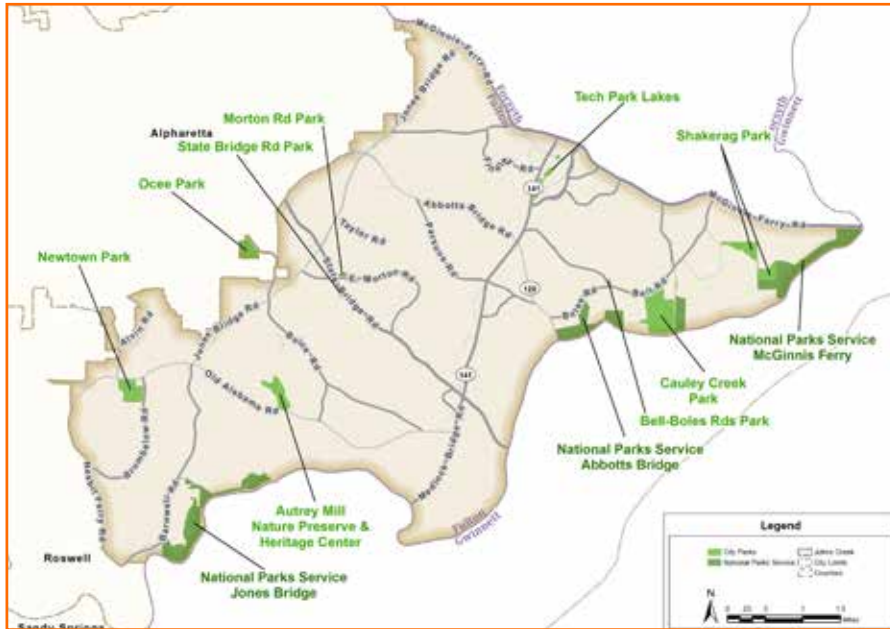

Grow. Plan. Play.

Help Shape the Future of Johns Creek's Parks.

TECH PARK LINEAR PARK DESIGN MEETING

Tuesday, May 16
6 p.m. - 8 p.m.

Held at 11360 Lakefield Drive (Parking available at Lifetime Fitness)

Join us!

Tuesday, May 16 for a public meeting for Tech Park Linear Park to finalize the proposed design, meet the architects, and share your thoughts and ideas!

WE WANT TO HEAR FROM YOU.

For more info visit  <http://www.johnscreekga.gov/RecreationandParks/Parks-Design-Project>

JOHNS CREEK CURRENT PARKS SYSTEM

City of Johns Creek
 Attn: Communications
 12000 Findley Road
 Suite 400
 Johns Creek, GA 30097

Tech Park Linear Park

The 20-acre property is located adjacent to Medlock Bridge Road, stretching between Johns Creek Parkway and East Johns Crossing.