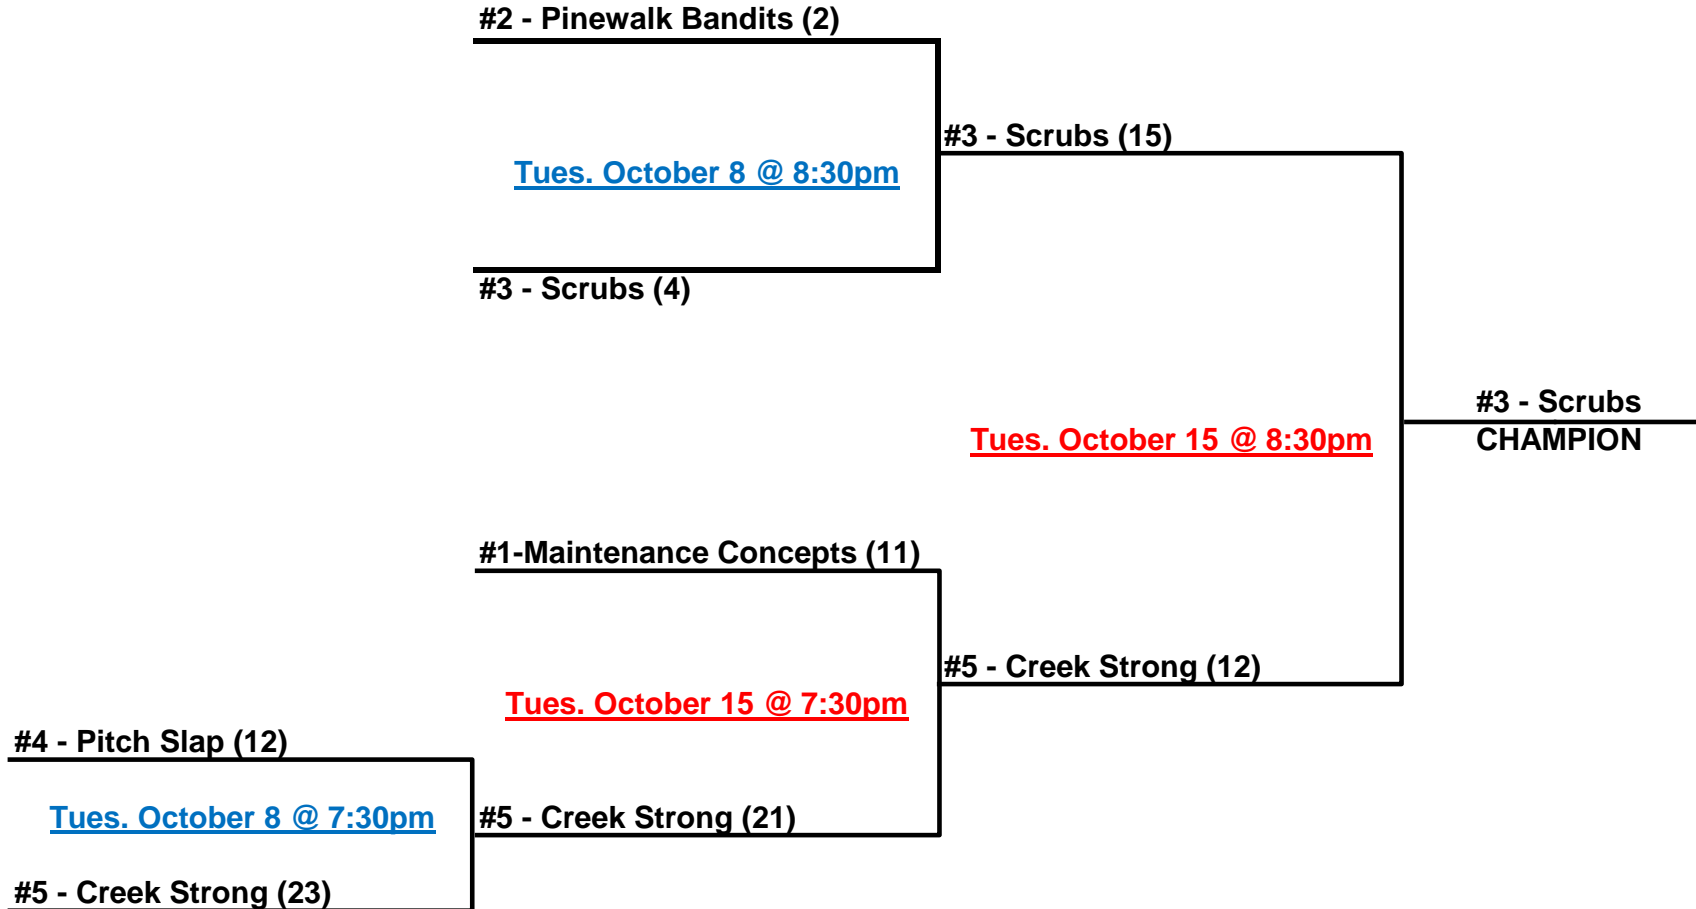

## RECREATION & PARKS DIVISION FALL 2019 ADULT COED SOFTBALL SINGLE ELIMINATION TOURNAMENT SCHEDULE

1. For all Tournament Games, the higher seed (#1, #2, etc.) will be the HOME Team.
2. Umpires Decisions are FINAL.
3. One-Hour Time Limit on all Tournament Games EXCEPT the Championship Game. The Championship Game will NOT have a time limit.
4. Completion of tournament will be subject to weather & field conditions
5. Tournament Schedule subject to change.