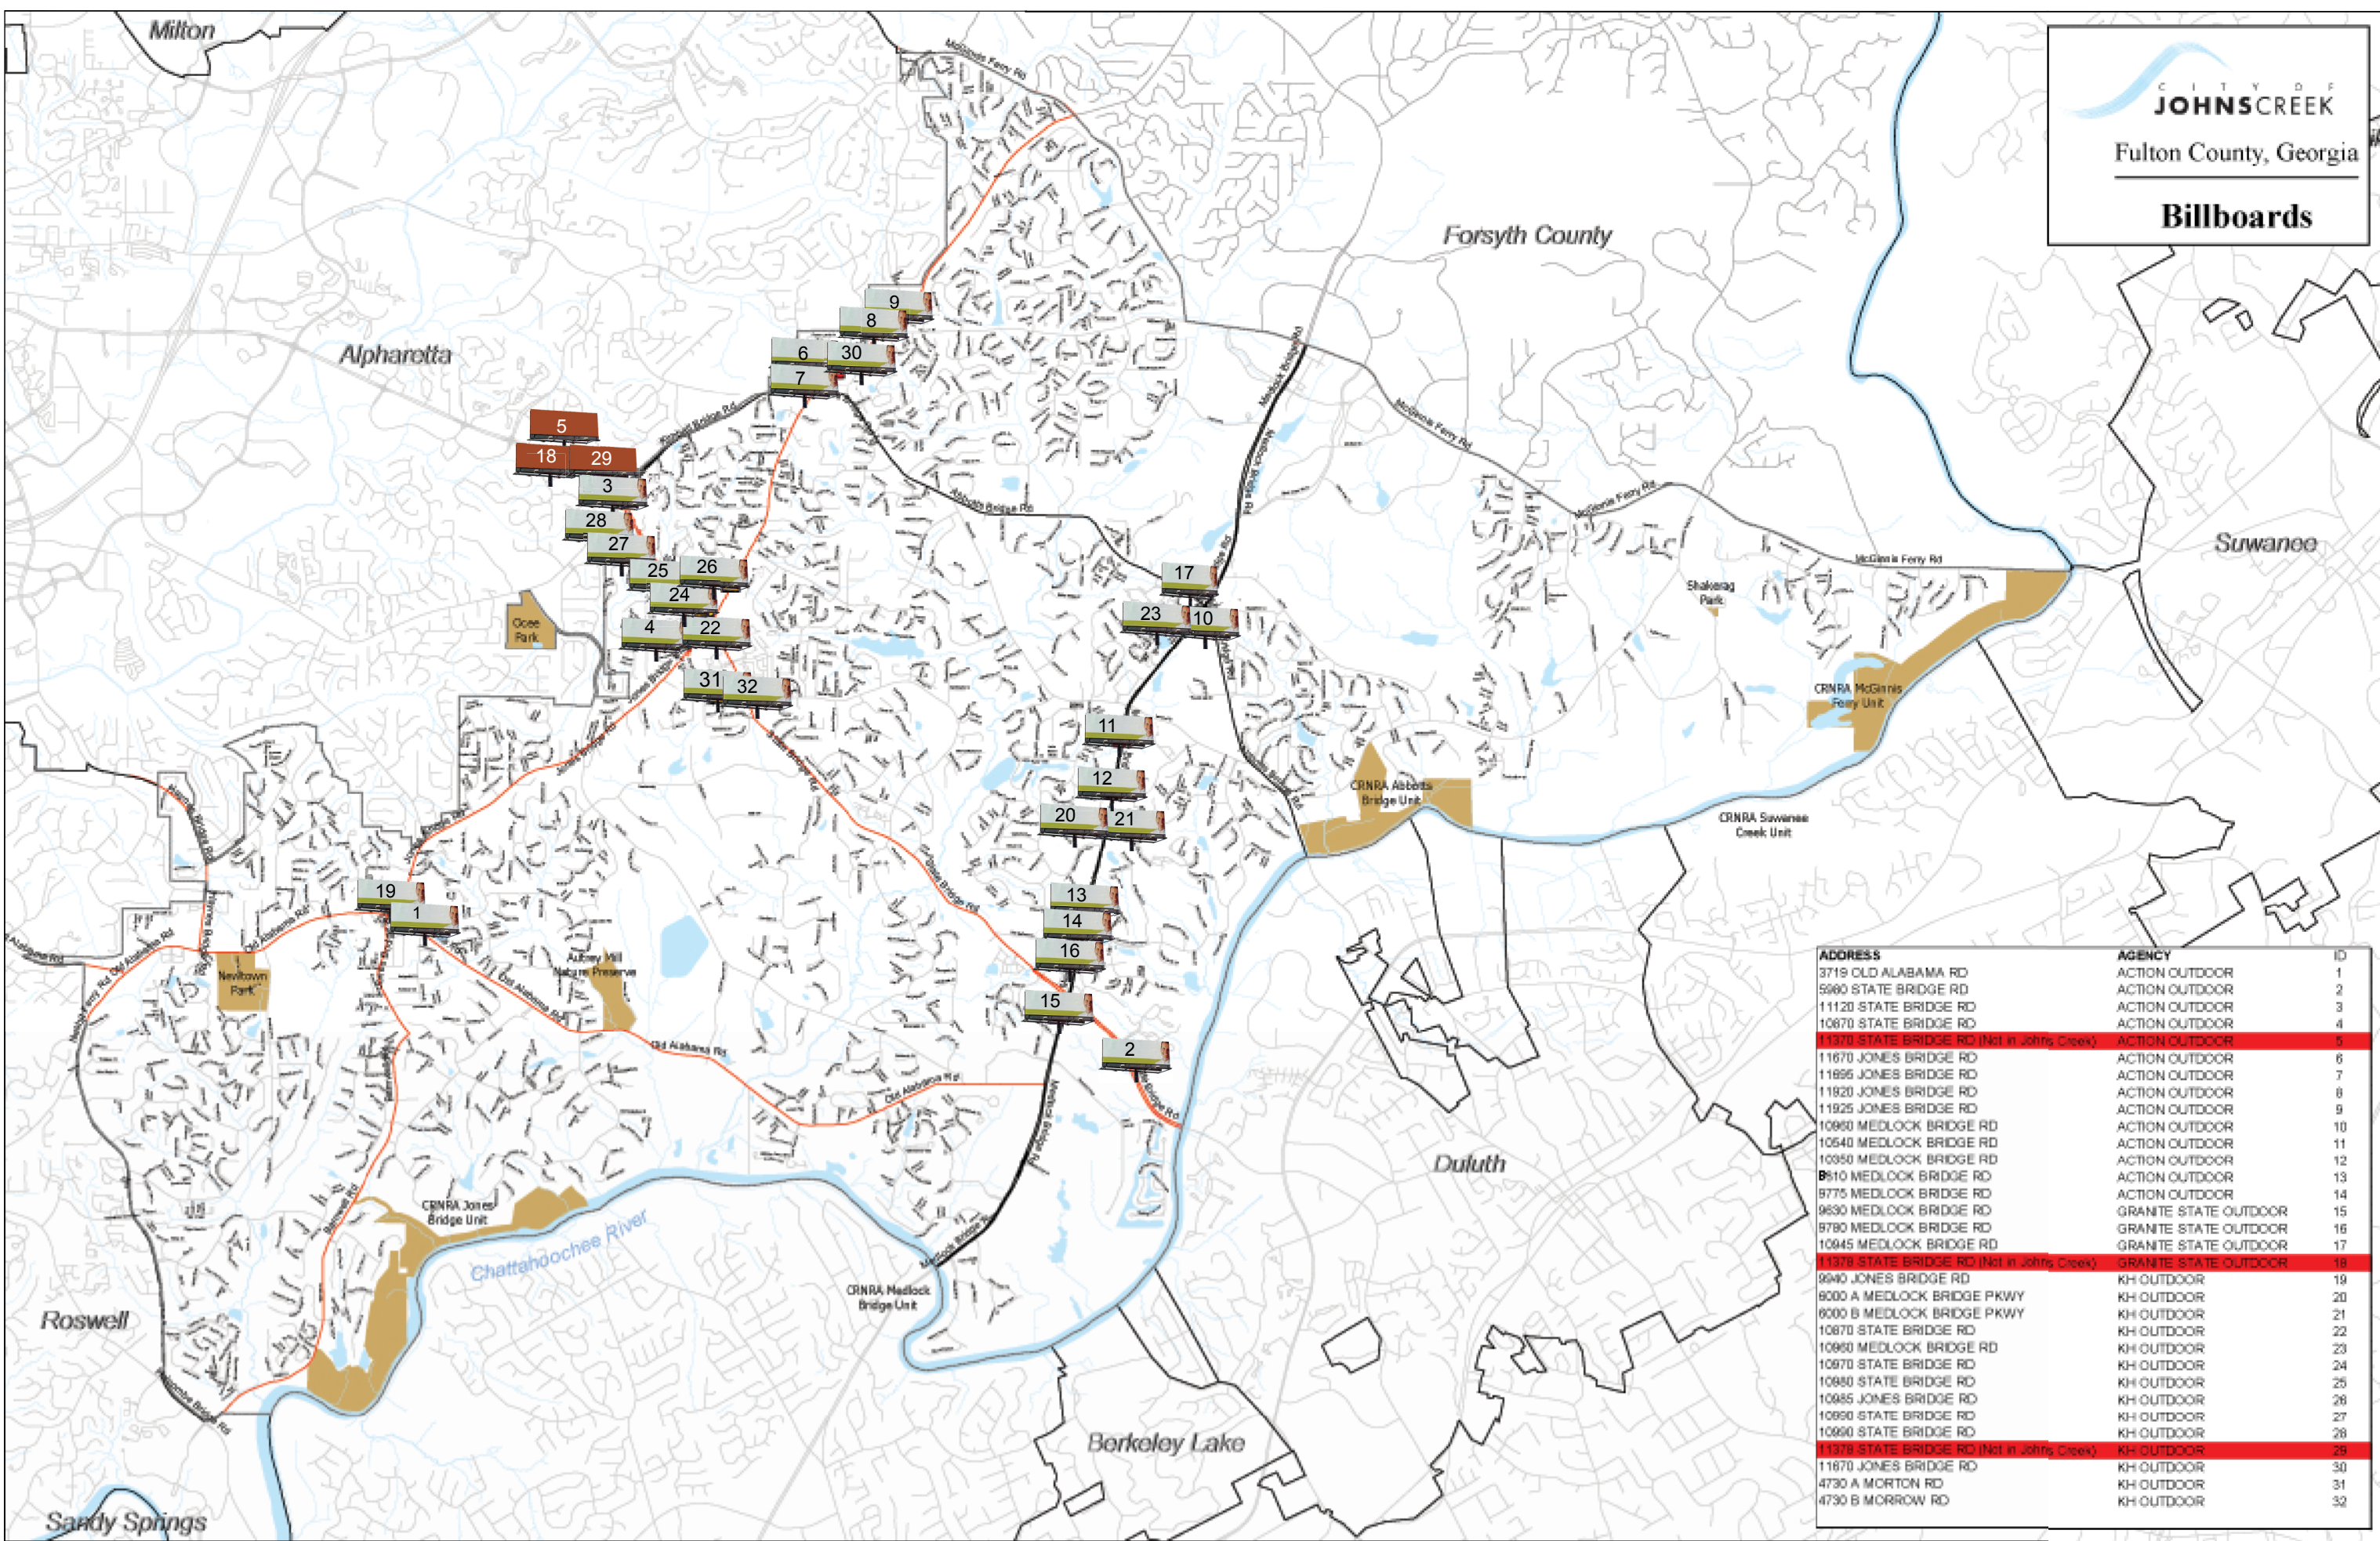

CITY OF  
**JOHNSCREEK**  
Fulton County, Georgia  
**Billboards**

ADDRESS	AGENCY	ID
3719 OLD ALABAMA RD	ACTION OUTDOOR	1
5990 STATE BRIDGE RD	ACTION OUTDOOR	2
11120 STATE BRIDGE RD	ACTION OUTDOOR	3
10870 STATE BRIDGE RD	ACTION OUTDOOR	4
11370 STATE BRIDGE RD (Not in Johns Creek)	ACTION OUTDOOR	5
11670 JONES BRIDGE RD	ACTION OUTDOOR	6
11895 JONES BRIDGE RD	ACTION OUTDOOR	7
11820 JONES BRIDGE RD	ACTION OUTDOOR	8
11925 JONES BRIDGE RD	ACTION OUTDOOR	9
10960 MEDLOCK BRIDGE RD	ACTION OUTDOOR	10
10540 MEDLOCK BRIDGE RD	ACTION OUTDOOR	11
10950 MEDLOCK BRIDGE RD	ACTION OUTDOOR	12
8610 MEDLOCK BRIDGE RD	ACTION OUTDOOR	13
8775 MEDLOCK BRIDGE RD	ACTION OUTDOOR	14
9630 MEDLOCK BRIDGE RD	GRANTE STATE OUTDOOR	15
8780 MEDLOCK BRIDGE RD	GRANTE STATE OUTDOOR	16
10945 MEDLOCK BRIDGE RD	GRANTE STATE OUTDOOR	17
11370 STATE BRIDGE RD (Not in Johns Creek)	GRANTE STATE OUTDOOR	18
9940 JONES BRIDGE RD	KH OUTDOOR	19
8000 A MEDLOCK BRIDGE PKWY	KH OUTDOOR	20
6000 B MEDLOCK BRIDGE PKWY	KH OUTDOOR	21
10870 STATE BRIDGE RD	KH OUTDOOR	22
10960 MEDLOCK BRIDGE RD	KH OUTDOOR	23
10870 STATE BRIDGE RD	KH OUTDOOR	24
10980 STATE BRIDGE RD	KH OUTDOOR	25
10985 JONES BRIDGE RD	KH OUTDOOR	26
10990 STATE BRIDGE RD	KH OUTDOOR	27
10990 STATE BRIDGE RD	KH OUTDOOR	28
11370 STATE BRIDGE RD (Not in Johns Creek)	KH OUTDOOR	29
11670 JONES BRIDGE RD	KH OUTDOOR	30
4730 A MORTON RD	KH OUTDOOR	31
4730 B MORROW RD	KH OUTDOOR	32

## ***Proposed Locations of Johns Creek Billboards***

### **Proposed locations**

3719 Old Alabama Road  
5980 State Bridge Road  
State Bridge Road  
10870 State Bridge Road  
**11370 State Bridge Road \***  
11670 Jones Bridge Road  
11695 Jones Bridge Road  
11920 Jones Bridge Road  
11925 Jones Bridge Road  
10960 Medlock Bridge Road  
10540 Medlock Bridge Road  
10350 Medlock Bridge Road  
9810 Medlock Bridge Road  
9775 Medlock Bridge Road

*\* Address in red – not in Johns Creek*