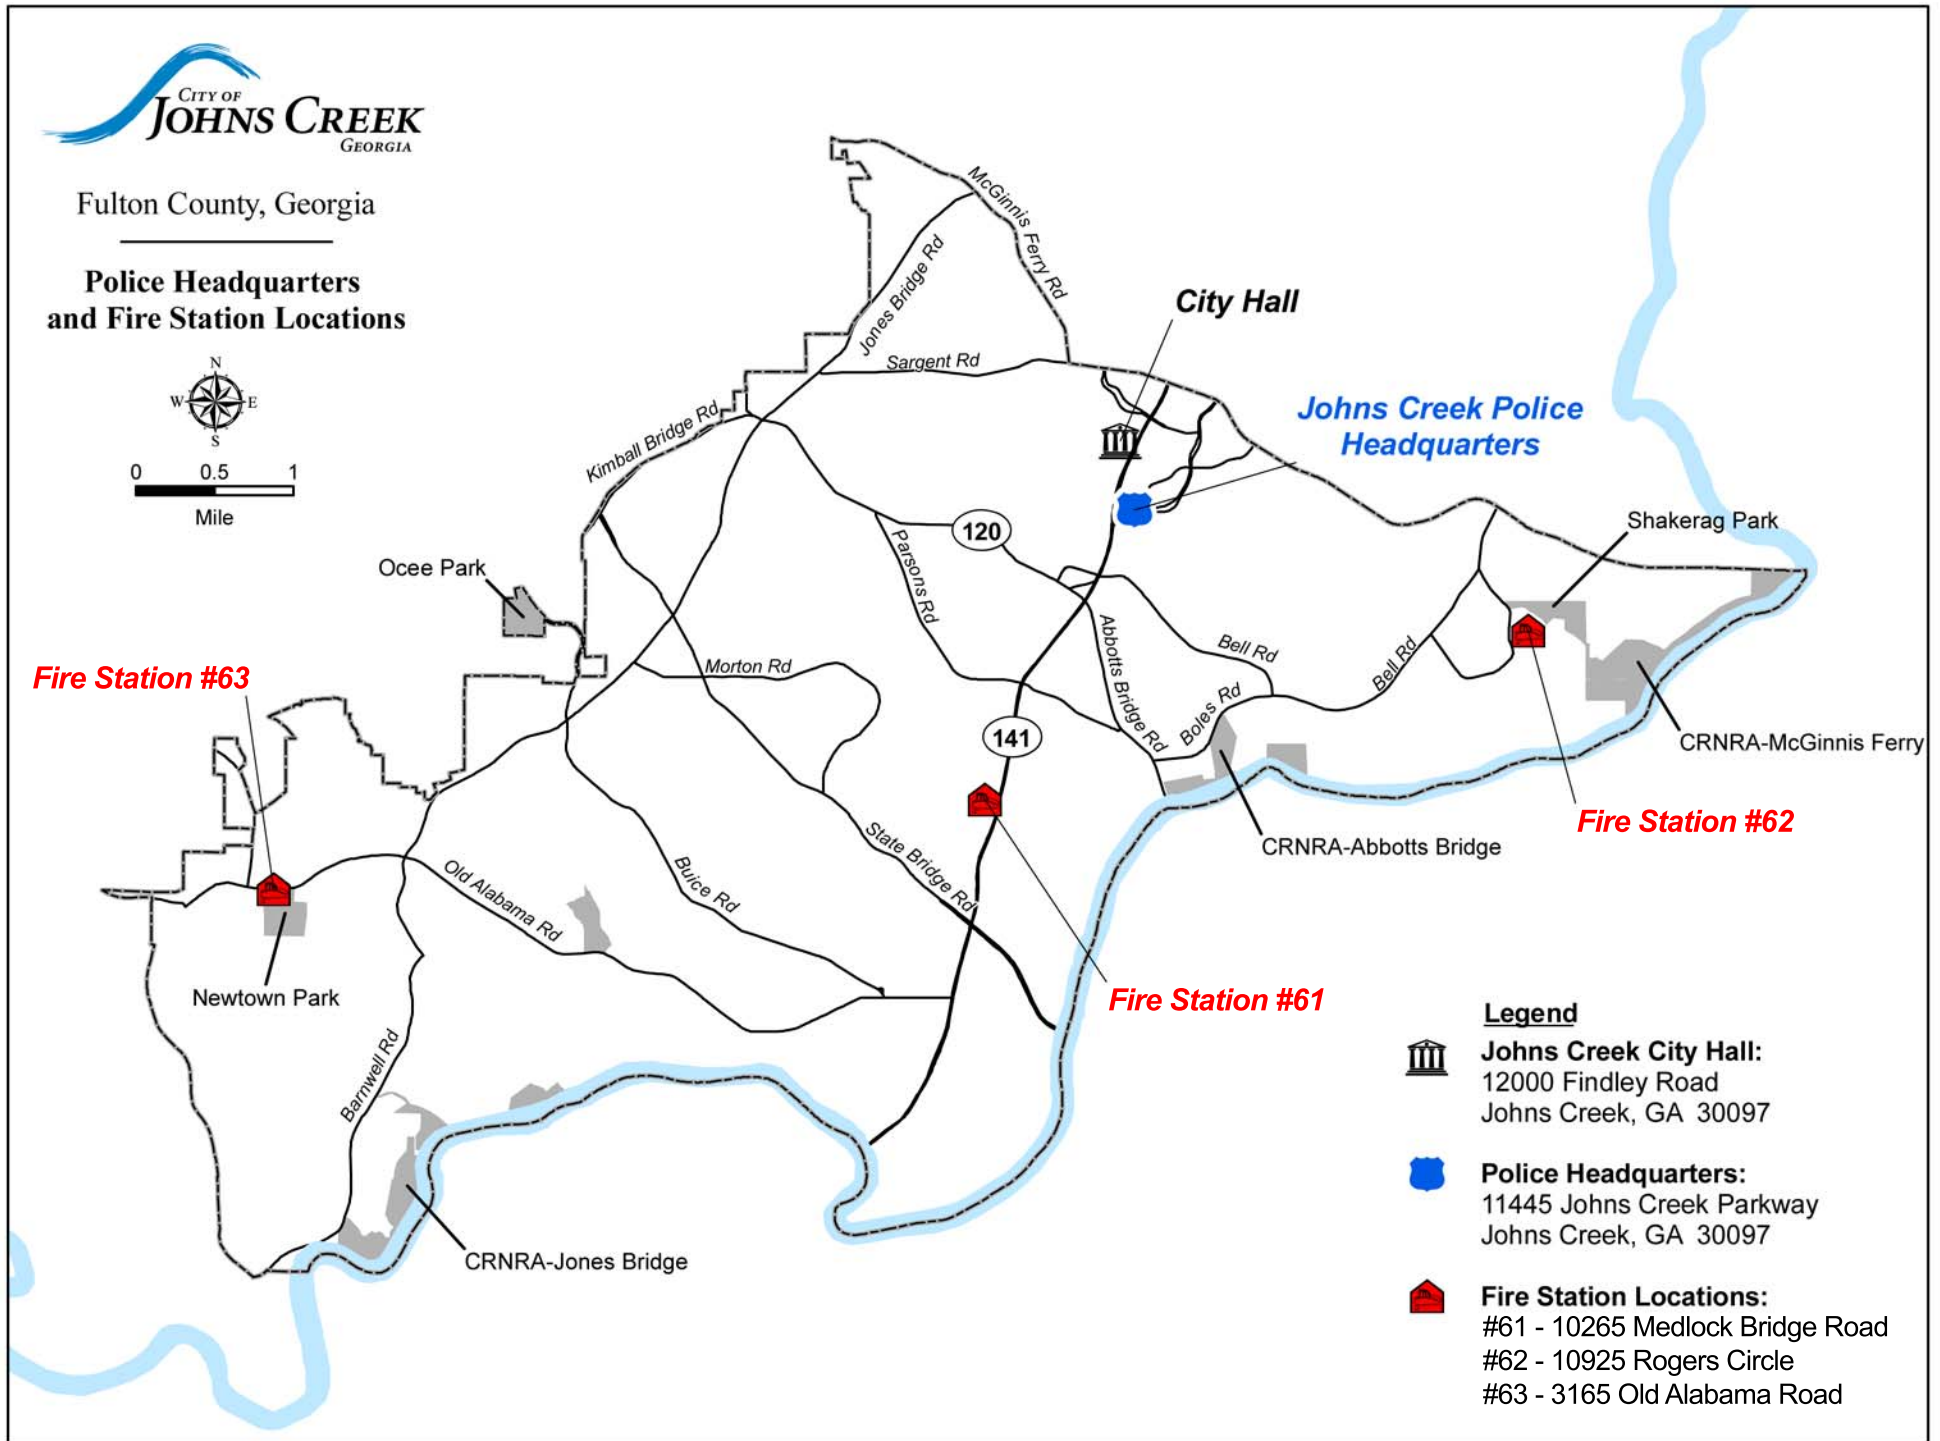

Fulton County, Georgia

### Police Headquarters and Fire Station Locations

- Legend**
-  **Johns Creek City Hall:**  
12000 Findley Road  
Johns Creek, GA 30097
  -  **Police Headquarters:**  
11445 Johns Creek Parkway  
Johns Creek, GA 30097
  -  **Fire Station Locations:**  
#61 - 10265 Medlock Bridge Road  
#62 - 10925 Rogers Circle  
#63 - 3165 Old Alabama Road